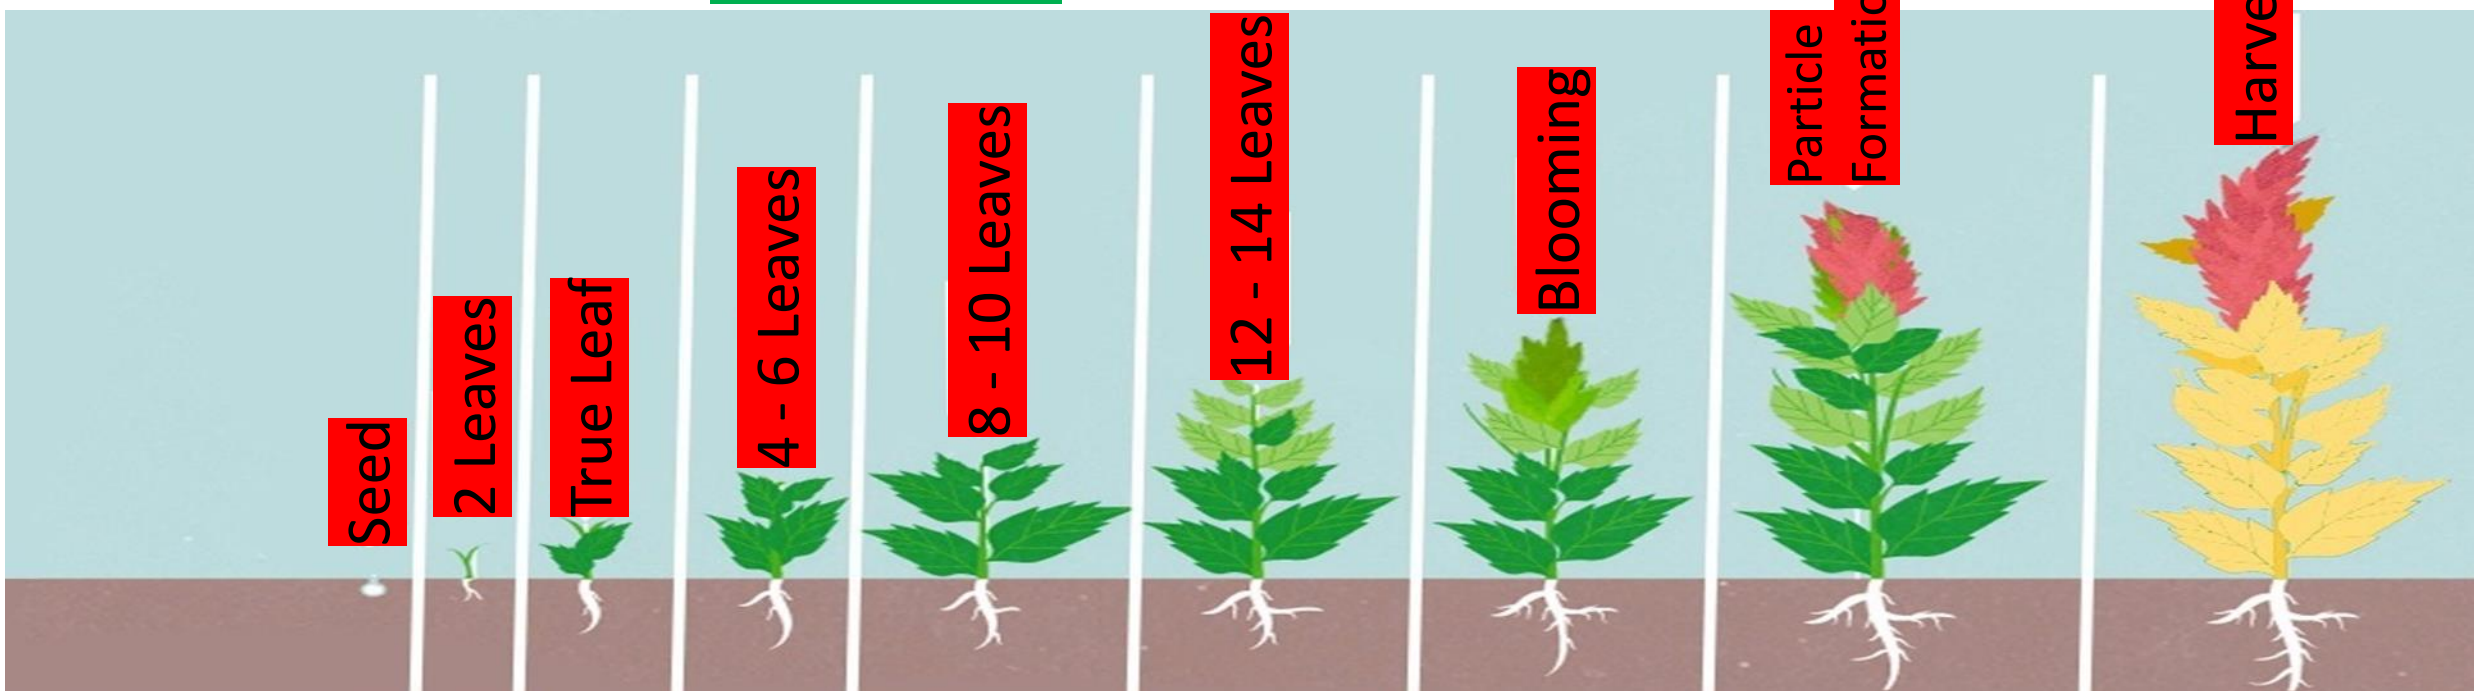

LINSEED

Foliar Applications 100 lt. Water

CE-FORCE GROWER 50 cc.
EUROvit 250 gr.
2 applications with 10 days interval

VULTURE 250 gr.
CE-FORCE MAX 125 gr.
CE-FORCE BALANCED 7-7-7 250 cc.
2 applications with 7 days interval

CE-FORCE GROWER 50 cc.
EUROvit 250 gr.
POWER COMBI 250 cc.
2 applications with 10 days interval

Drip Irrigation Applications for 1 da

NEON 46 25 kg. / da
+
POWERBALL 5 - 10 kg. / da

SC-55 100 cc. / da
+ SUPER ORGANIC-O
0,5 lt.

NITRON 21 2,5 kg. / da + CE-FORCE GROW 3-0-22 2,5 kg. / da + SUPER ORGANIC-O 0,5 lt. / da
3 - 4 applications with 10 -15 days interval