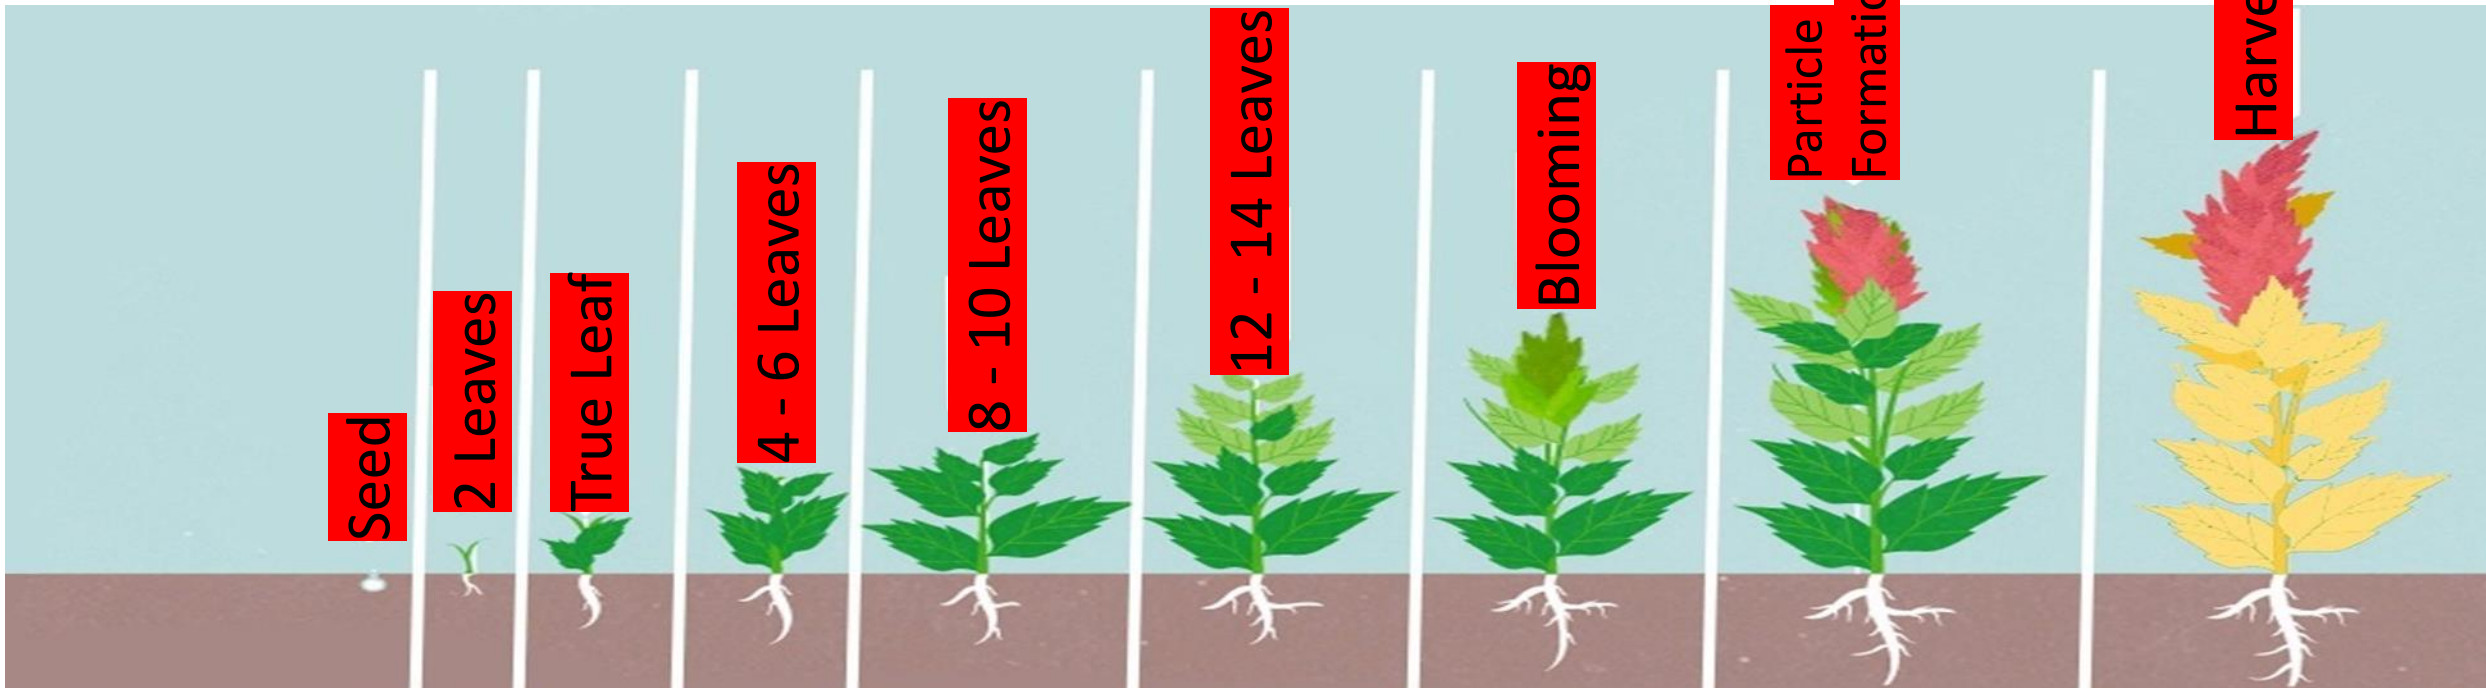

## Foliar Applications 100 lt. Water

CE-FORCE GROWER 50 cc.  
EUROvit 250 gr.

2 applications with 10 days  
interval

VULTURE 250 gr.  
CE-FORCE MAX 125 gr.  
CE-FORCE BALANCED 7-7-7 250 cc.

2 applications with 7 days interval

CE-FORCE GROWER 50 cc.  
EUROvit 250 gr.  
POWER COMBI 250 cc.

2 applications with 10 days  
interval

3 - 4 applications with 10 -15 days interval